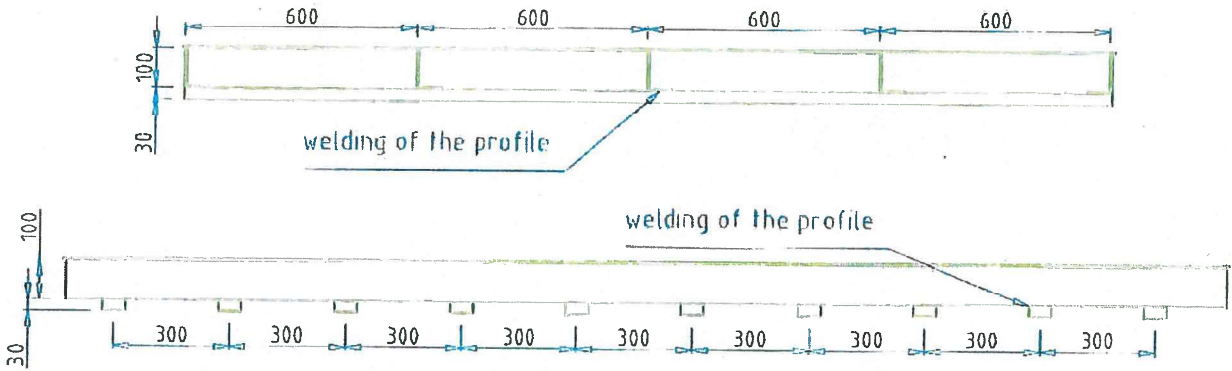

subject: A60 Deck SeaRox SL 620 40mm

dwg no.: 2017005/1

date: 2017.01.09

designer: DG TECHNICAL INSULATION

ROCKWOOL®

subject: A60 Deck SeaRox SL 620 40mm

dwg no.: 2017005/2

date: 2017.01.09