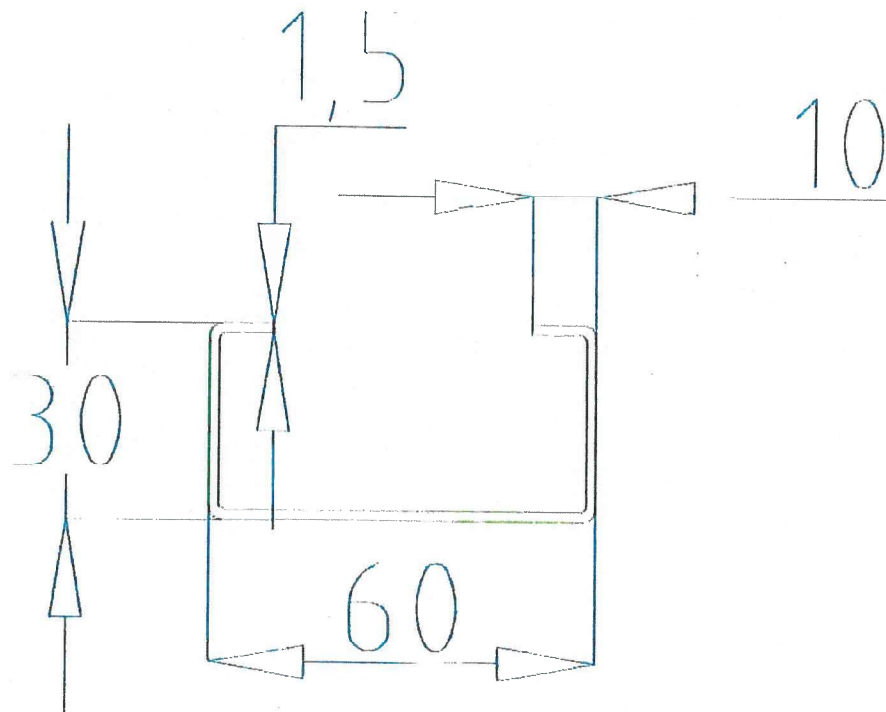

subject: A60 Deck SeaRox SL 620 40mm

dwg no.: 2017005/1

date: 2017.01.09

designer: DG TECHNICAL INSULATION

ROCKWOOL®

subject: A60 Deck SeaRox SL 620 40mm

dwg no.: 2017005/2

date: 2017.01.09