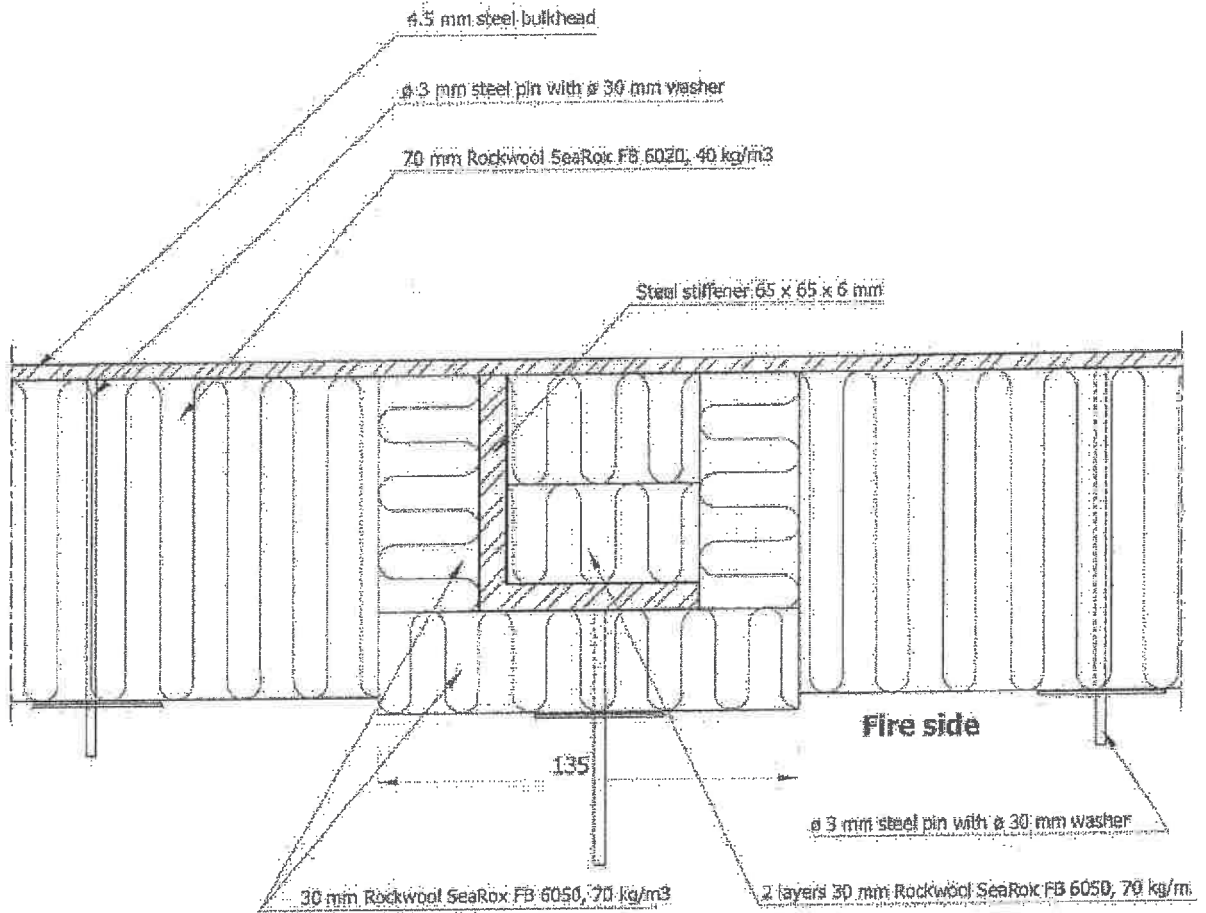

All measurements in mm

ROCKWOOL®

TECHNICAL INSULATION

Subject: A-60 Bulkhead restricted SeaRox FB 6020/ SeaRox FB 6050

Drawing No. 140-1

Date: 2015/07/02

All measurements are in mm
Dansk Brand- og sikringsteknisk Institut
Sponsor: Rockwool BV
Subject: A-Class Bulkhead, details

File No.: PGA10657
Test date: 25-03-2015
Enclosure: 1.2